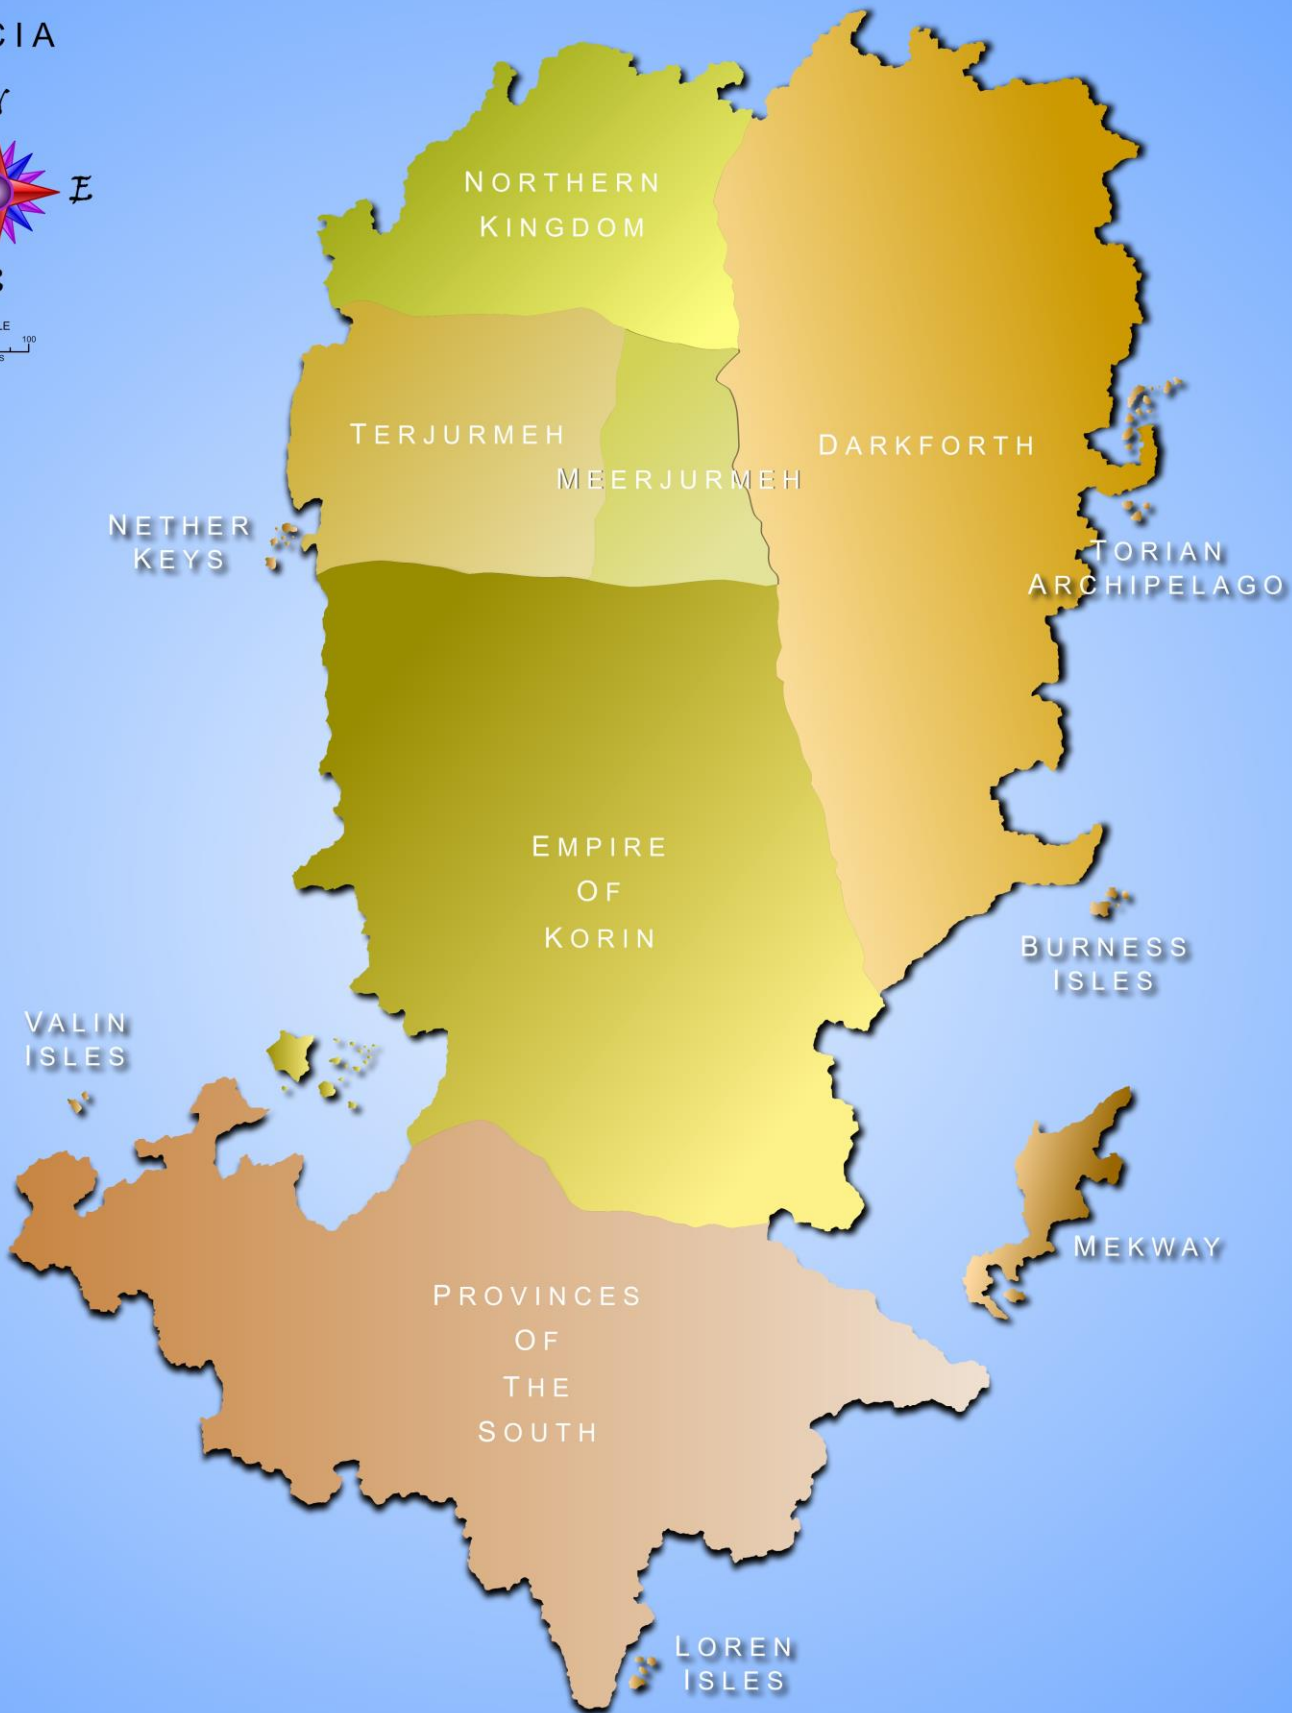

MAPS OF ACIA

THE LIGHT OF DARKNESS

EPIC FANTASY SERIES

Copyright © Steve Pantazis

MAP OF ACIA (TERRAIN)

MAP OF ACIA

MAP OF ACIA (DOMAINS)

MAP OF
ACIA

SCALE
0 50 100
MILES

MAP OF ACIA (TERRITORIES)

MAP OF
ACIA

TERJURMEH & MEERJURMEH

THE NORTHERN KINGDOM

DARKFORTH

EMPIRE OF KORIN

PROVINCES OF THE SOUTH

ORIGINAL WATERCOLOR MAP