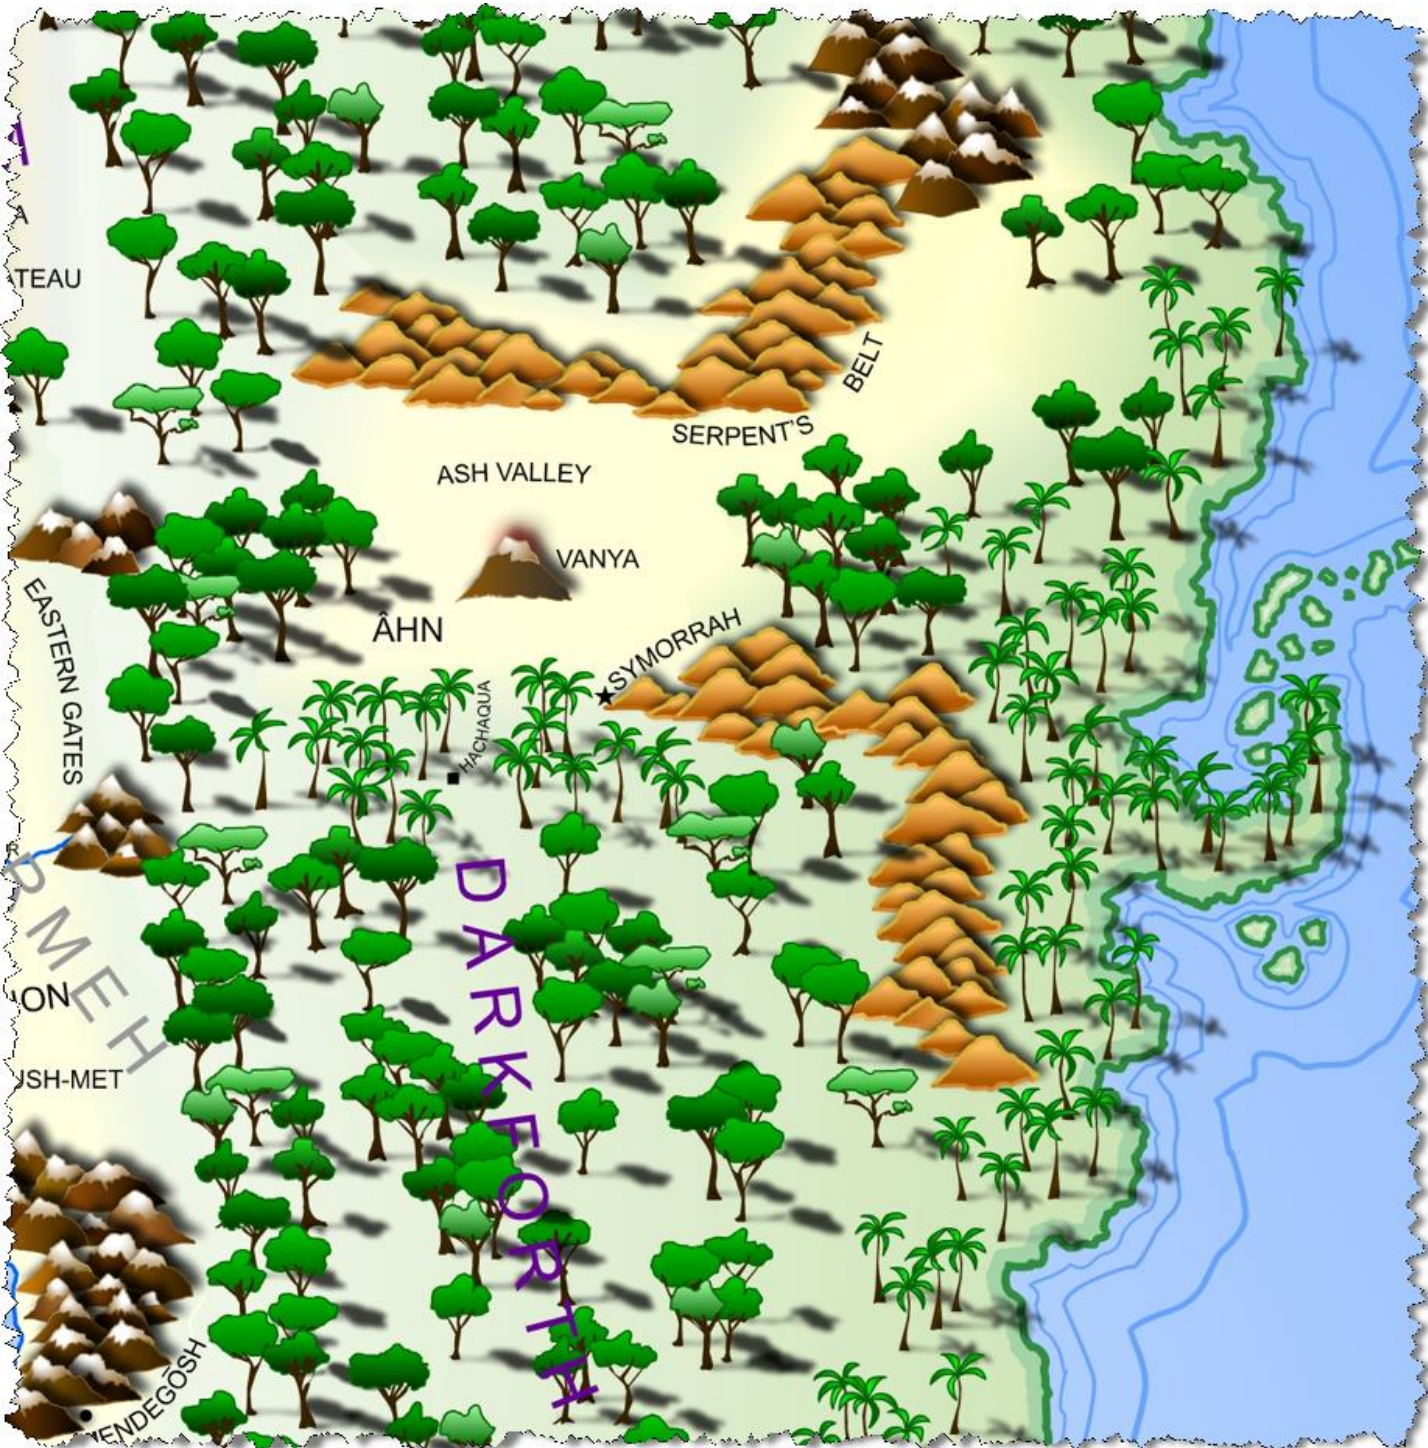

MAPS OF ACIA

THE LIGHT OF DARKNESS

EPIC FANTASY SERIES

Copyright © Steve Pantazis

MAP OF ACIA (TERRAIN)

MAP OF ACIA

MAP OF ACIA (DOMAINS)

MAP OF
ACIA

SCALE
0 50 100
MILES

MAP OF ACIA (TERRITORIES)

MAP OF
ACIA

TERJURMEH & MEERJURMEH

THE NORTHERN KINGDOM

DARKFORTH

EMPIRE OF KORIN

PROVINCES OF THE SOUTH

ORIGINAL WATERCOLOR MAP