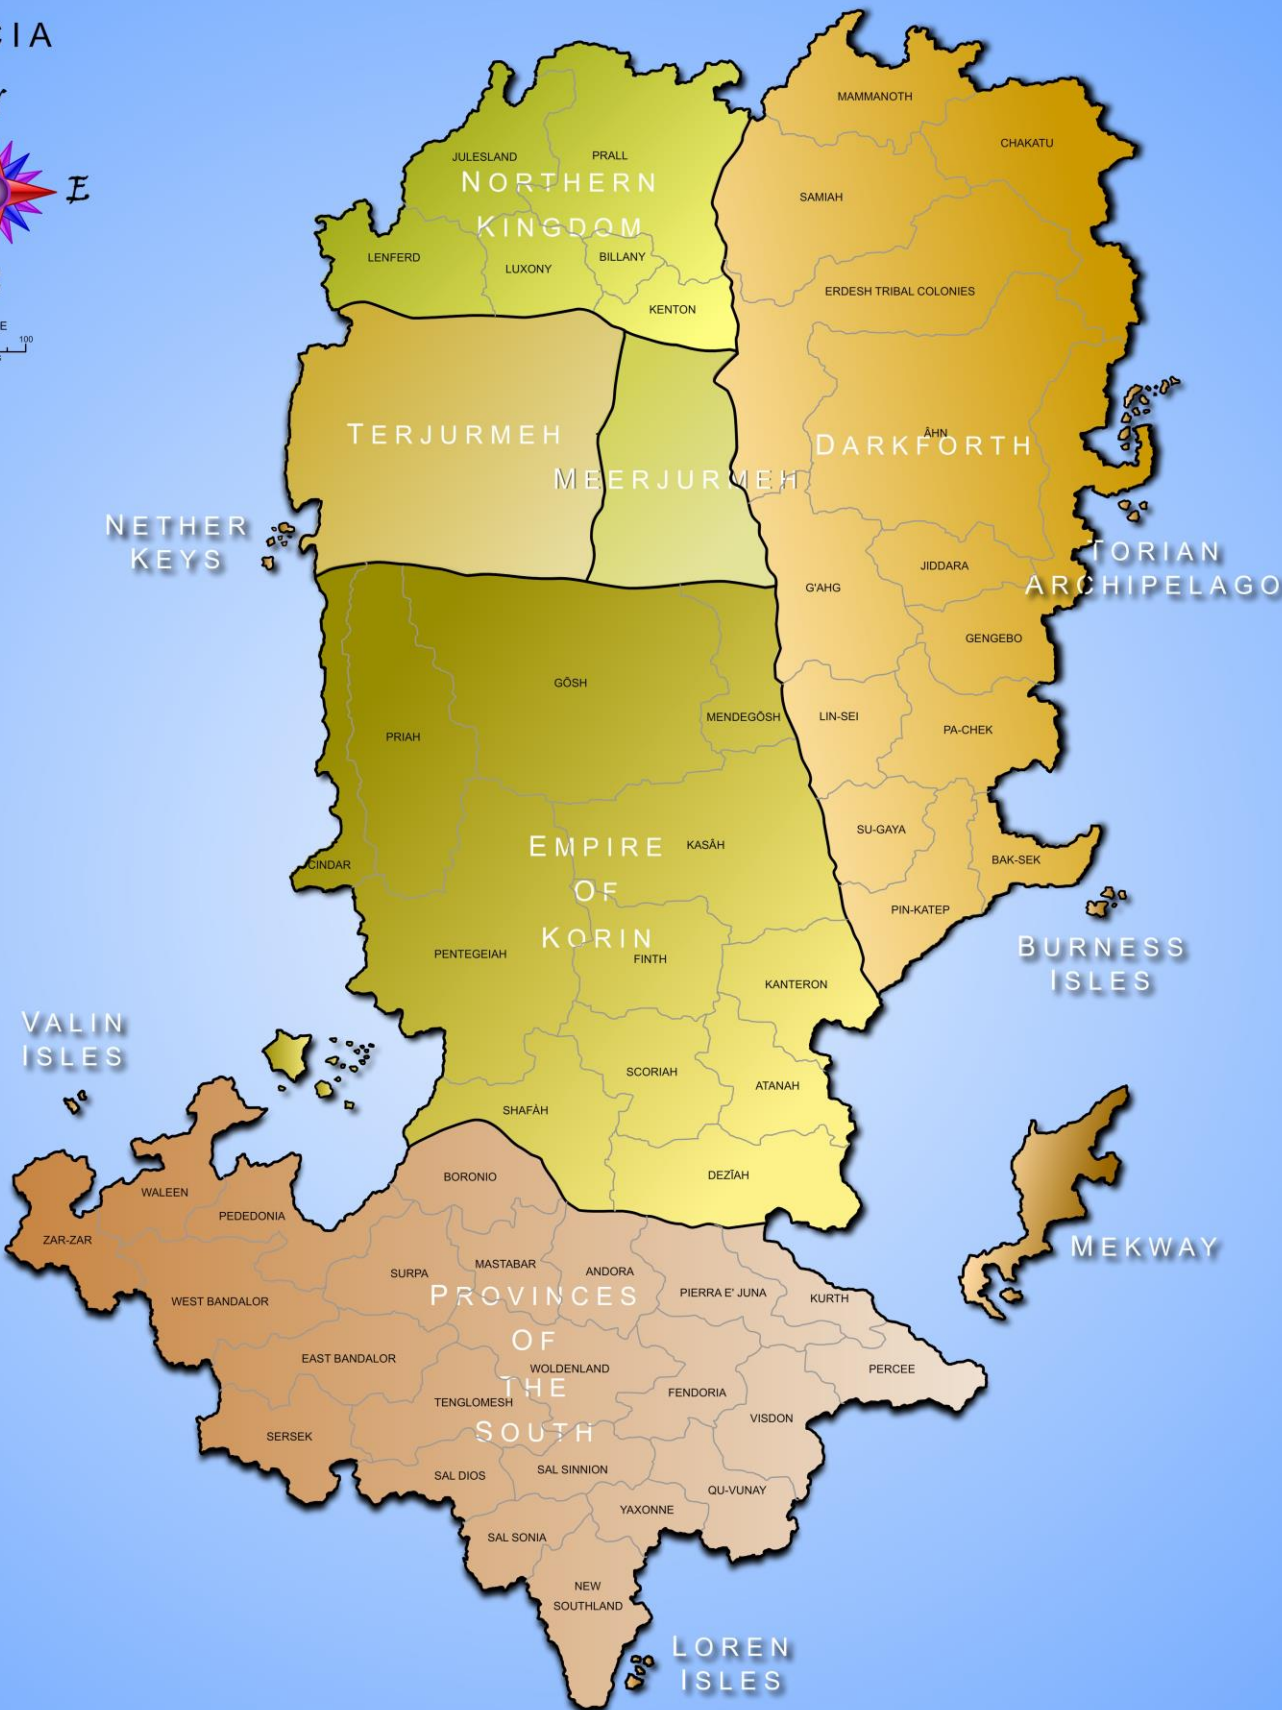

MAPS OF ACIA

THE LIGHT OF DARKNESS

EPIC FANTASY SERIES

Copyright © Steve Pantazis

MAP OF ACIA (TERRAIN)

MAP OF ACIA

MAP OF ACIA (DOMAINS)

MAP OF
ACIA

SCALE
0 50 100
MILES

MAP OF ACIA (TERRITORIES)

MAP OF
ACIA

TERJURMEH & MEERJURMEH

THE NORTHERN KINGDOM

DARKFORTH

EMPIRE OF KORIN

PROVINCES OF THE SOUTH

ORIGINAL WATERCOLOR MAP