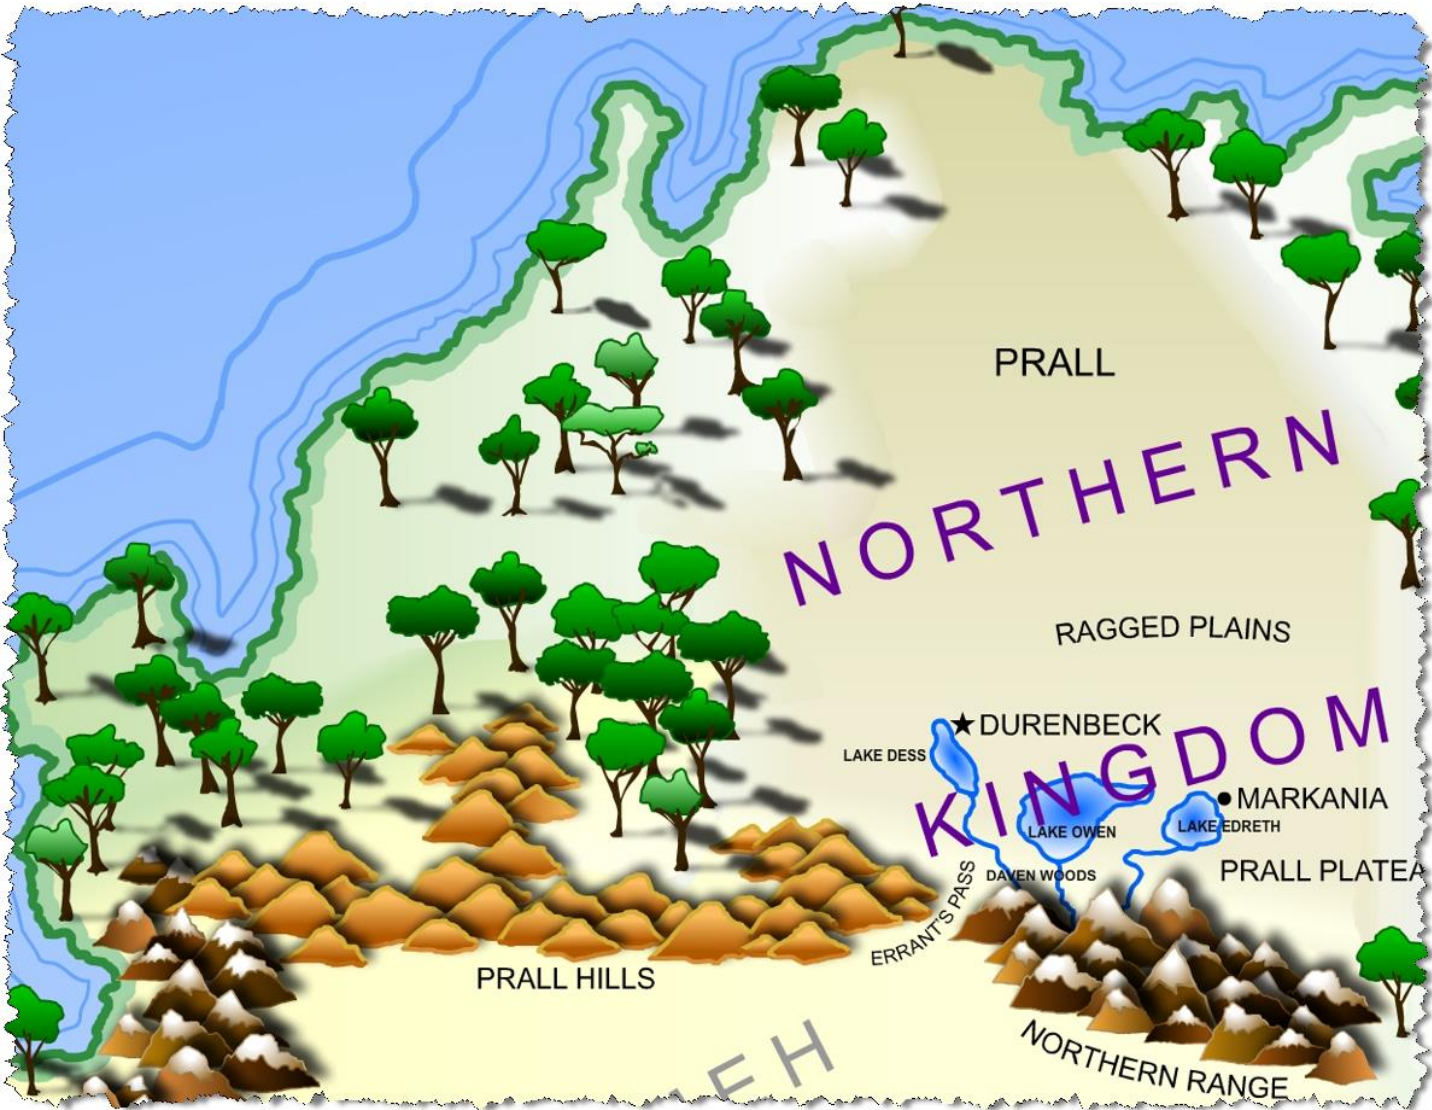

SCALE
0 50 100
MILES

MAP OF ACIA (TERRITORIES)

MAP OF
ACIA

TERJURMEH & MEERJURMEH

THE NORTHERN KINGDOM

DARKFORTH

EMPIRE OF KORIN

PROVINCES OF THE SOUTH

ORIGINAL WATERCOLOR MAP