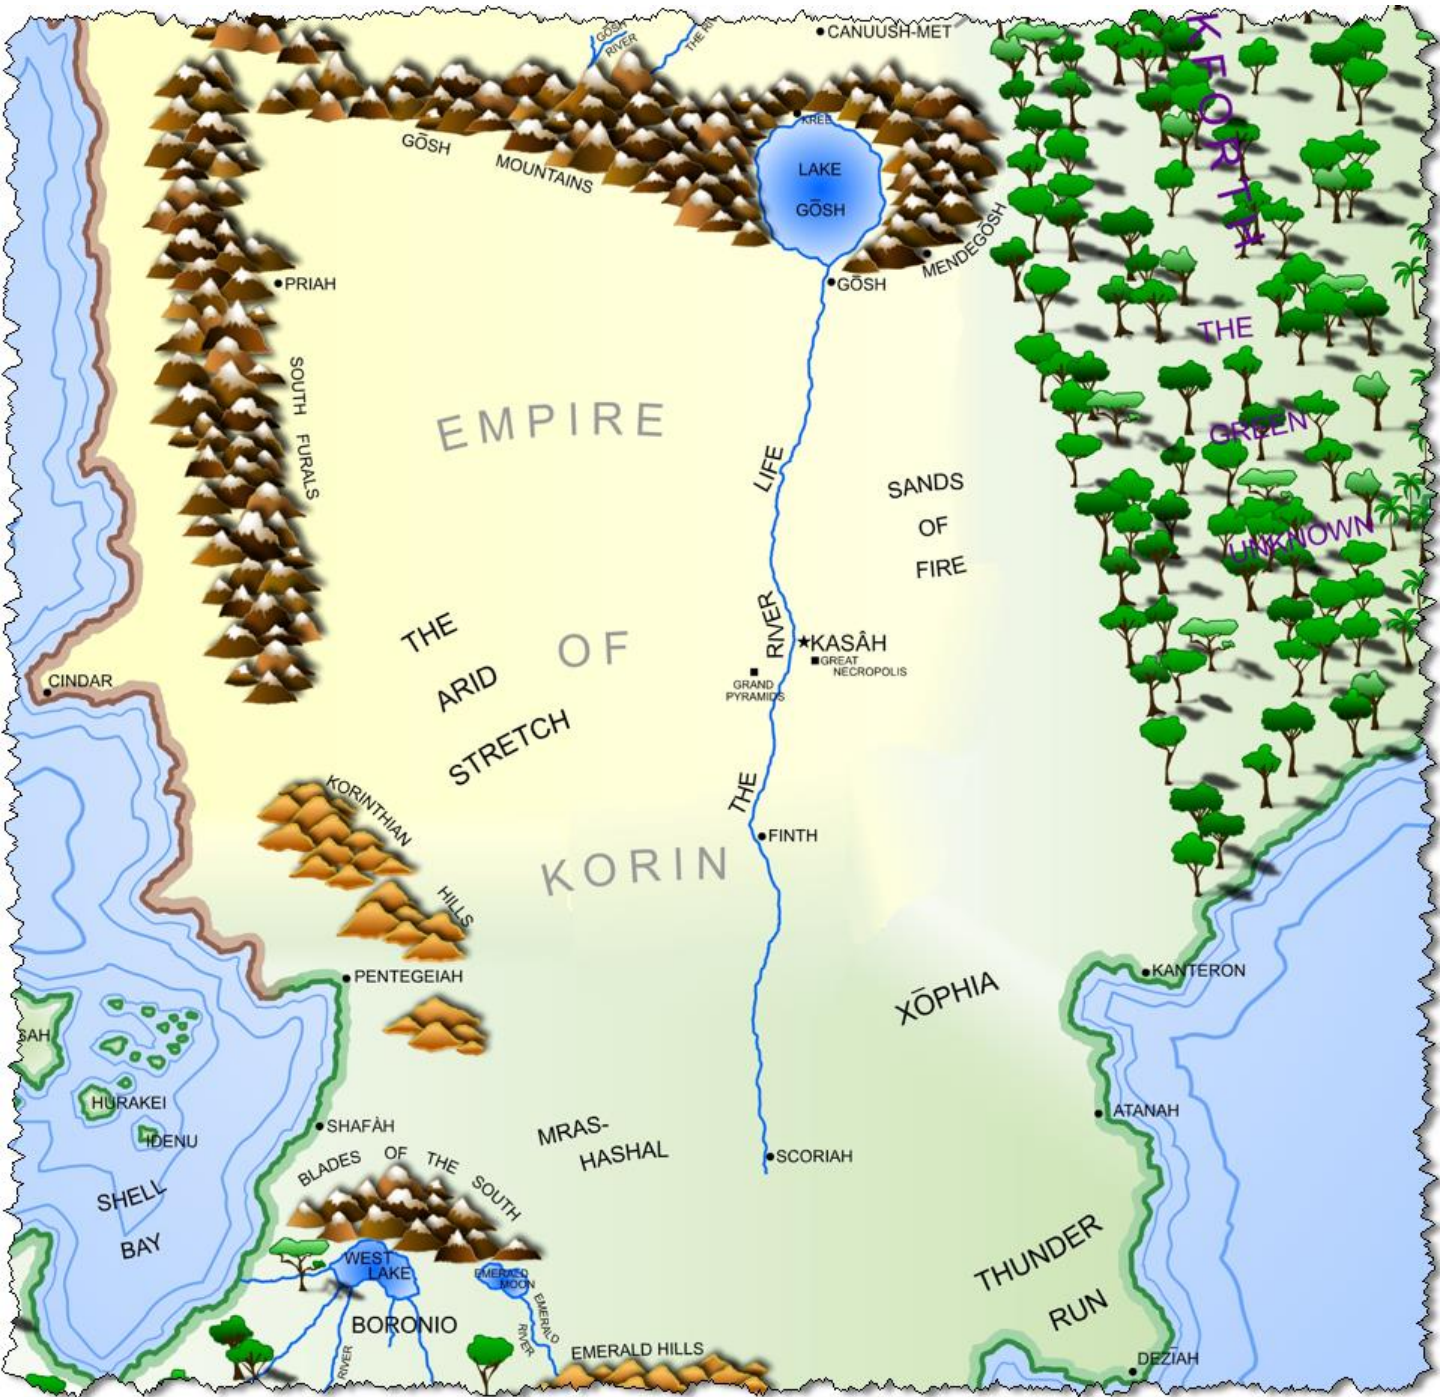

MAPS OF ACIA

THE LIGHT OF DARKNESS

EPIC FANTASY SERIES

Copyright © Steve Pantazis

MAP OF ACIA (TERRAIN)

MAP OF ACIA

MAP OF ACIA (DOMAINS)

MAP OF
ACIA

SCALE
0 50 100
MILES

MAP OF ACIA (TERRITORIES)

MAP OF
ACIA

TERJURMEH & MEERJURMEH

THE NORTHERN KINGDOM

DARKFORTH

EMPIRE OF KORIN

PROVINCES OF THE SOUTH

ORIGINAL WATERCOLOR MAP