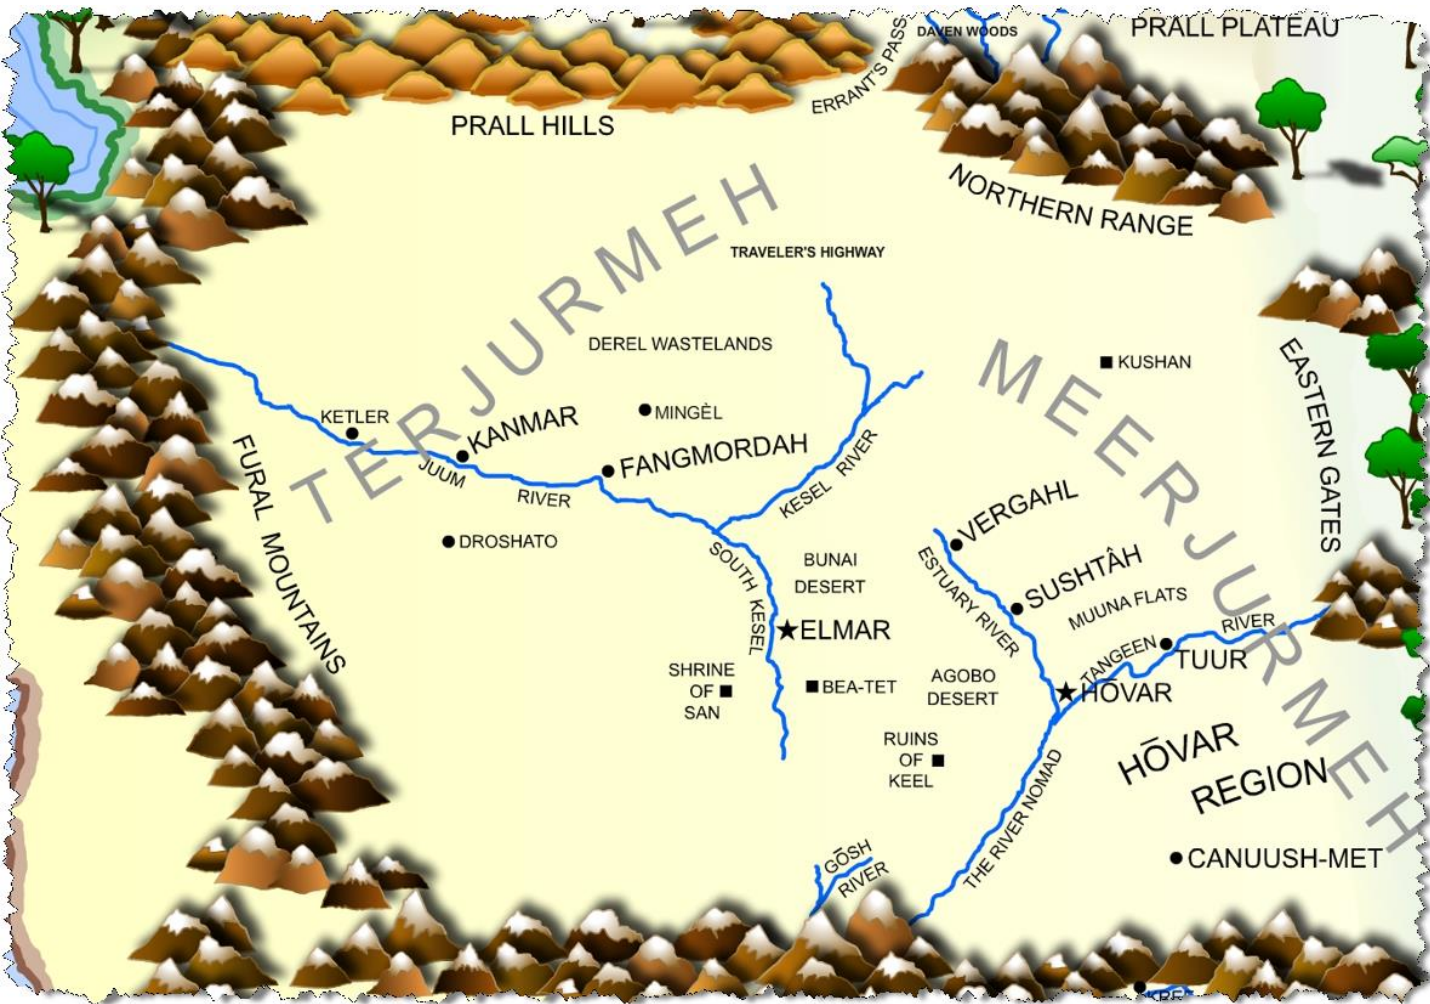

SCALE
0 50 100
MILES

MAP OF ACIA (TERRITORIES)

MAP OF
ACIA

TERJURMEH & MEERJURMEH

THE NORTHERN KINGDOM

DARKFORTH

EMPIRE OF KORIN

PROVINCES OF THE SOUTH

ORIGINAL WATERCOLOR MAP